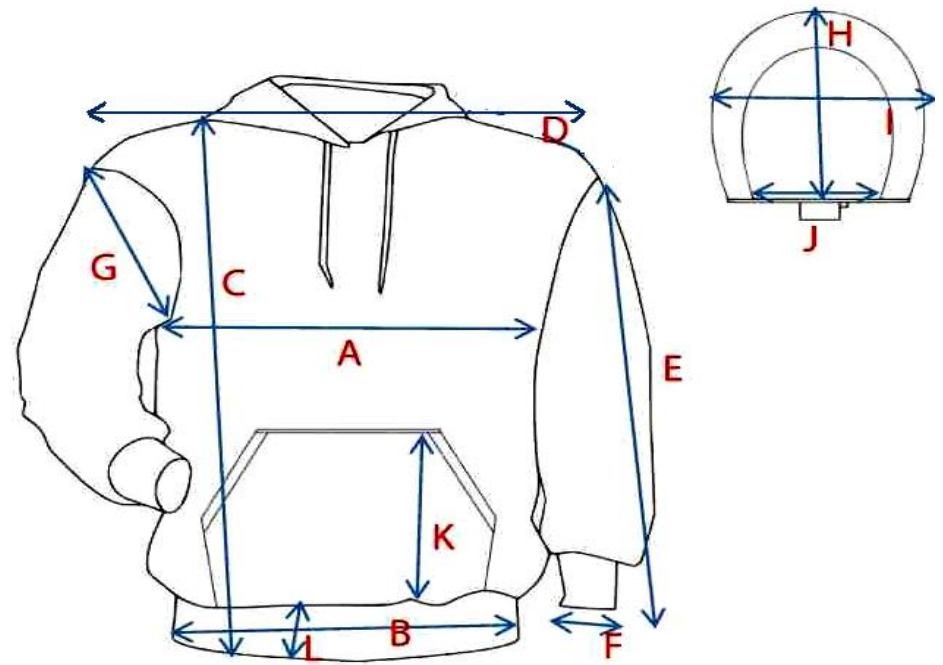

**Style - AA111**  
**Premium Pullover Hood**

Our Size Tolerance is 3-4% All measurements are in inches

NO.	DESCRIPTION	SIZES						
		XS	S	M	L	XL	2XL	3XL
<b>A</b>	Chest (Half)	19.5	20.5	21.5	22.5	23.5	24.5	25.5
<b>B</b>	Bottom Rib (Half)	14	15	16	17	18	19	20
<b>C</b>	Length HPS (High Point of Shoulder)	25	26	27	28	29	30	31
<b>D</b>	Shoulder 1 Side	19	20	21	22	23	24	25
<b>E</b>	Sleeve Length with Rib	22.5	23.5	24.5	25.5	26.5	27.5	28.5
<b>F</b>	Sleeve Cuff Opening	3.5	3.5	4	4	4.5	4.5	5
<b>G</b>	Armhole (Half)	9.5	10	10.5	11	11.5	12	12.5
<b>H</b>	Hood Height	13	14	15	15	15.5	15.5	16
<b>I</b>	Hood Width	9.5	9.5	10	10	10.5	10.5	11
<b>J</b>	Neck Width	9.5	9.5	10	10	10.5	11	11.5
<b>K</b>	Pocket Height	8	8	8.5	8.5	9	9	9.5
<b>L</b>	Bottom & Cuff Rib Height	3	3	3	3	3	3	3